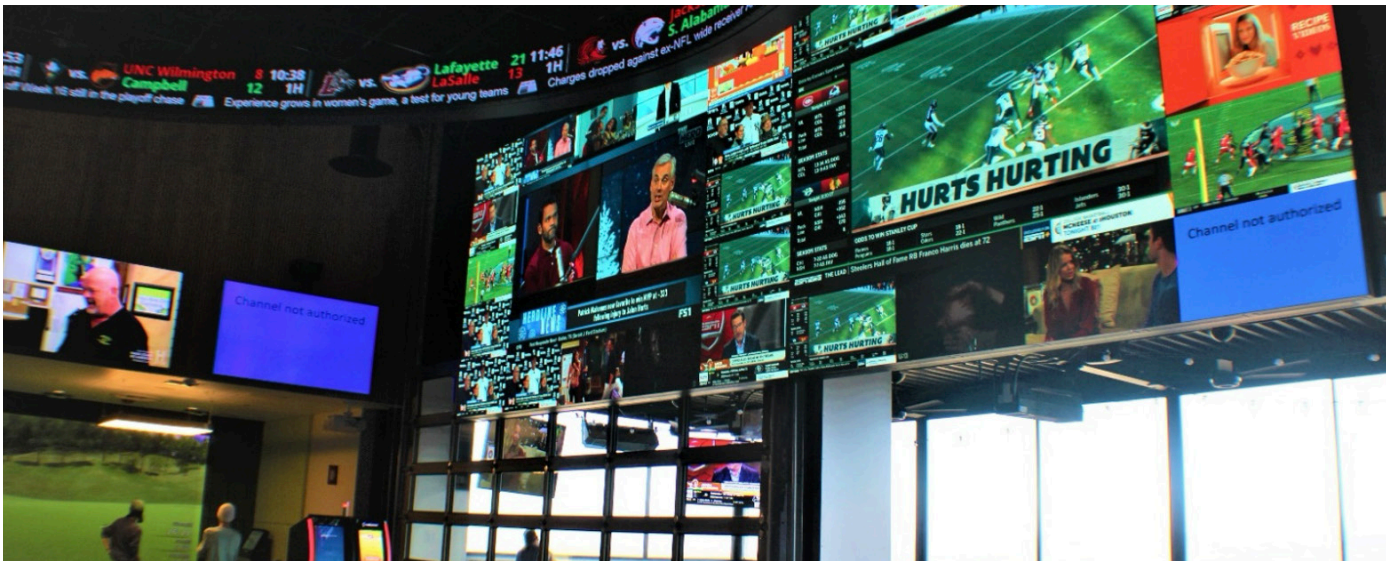

Cal Coast Telecom selected RGB Spectrum's state-of-the-art *Galileo* video wall processor to power the casino's new video wall. The Galileo processor was chosen for its support of diverse digital and IP-based signal sources, display layout flexibility, exceptional 4K image quality, and ease of installation.

RGB Spectrum's *Galileo* processor powers the Sports Book's massive 27.8-foot x 8.9-foot video wall comprised of Planar's brilliant TVF1.8 LED displays at a stunning 4480 x 1440 resolution. The processor offers the highest level of video processing performance, delivering an exceptional video wall viewing experience with real-time throughput and excellent 4K image quality.

RGB Spectrum's Galileo video wall processor offers the versatility to decode and display live incoming IP streams, depicting live sporting events and highlights from around the world.

RGB Spectrum's Galileo video wall processor presents an extensive variety of live sports action to engage and entertain guests at Red Hawk Casino's remarkable sports bar venue.

RGB Spectrum's Galileo video wall processor drives the popular Red Hawk Casino Sports Book's new massive video wall, treating patrons to all the exciting live sports action.

Sports action presented on this entertaining video wall system gets viewers' blood pumping.