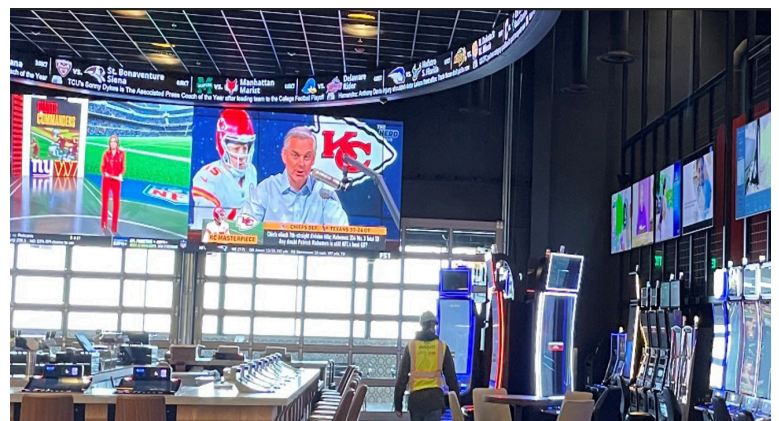

According to David Hallmark, Audio Video Engineering Manager for Cal Coast Telecom

The trendy Red Hawk Casino, just a few miles north of Sacramento, California, is a major attraction for entertainment, dining, and gaming. Red Hawk Casino recently upgraded its popular Sports Bar with a captivating new entertainment system. The casino enlisted the expert audio-visual design services of Cal Coast Telecom, an AV design and installation integrator based in San Jose, California.

Cal Coast Telecom selected RGB Spectrum's state-of-the-art *Galileo* video wall processor to power the casino's new video wall. The Galileo processor was chosen for its support of diverse digital and IP-based signal sources, display layout flexibility, exceptional 4K image quality, and ease of installation.

RGB Spectrum's Galileo video wall processor offers the versatility to decode and display live incoming IP streams, depicting live sporting events and highlights from around the world.

RGB Spectrum's Galileo video wall processor presents an extensive variety of live sports action to engage and entertain guests at Red Hawk Casino's remarkable sports bar venue.

RGB Spectrum's Galileo video wall processor drives the popular Red Hawk Casino Sports Book's new massive video wall, treating patrons to all the exciting live sports action.

Sports action presented on this entertaining video wall system gets viewers' blood pumping.